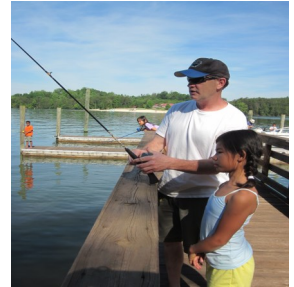

### Music in the Park

May 27, June 24, July 22, and Aug 26  
8:00 - 10:00 p.m. at Beach Pavilion

- June 3: *National Trails Day*, 8:00 a.m. - dusk  
Youth Fishing Clinic, 9:30 a.m. - 4:00 p.m.
- June 10: *National Get Outdoors Day*, 8:00 a.m. - 4:00 p.m.  
Aspiring Anglers Tournament, 9:00 a.m. - noon